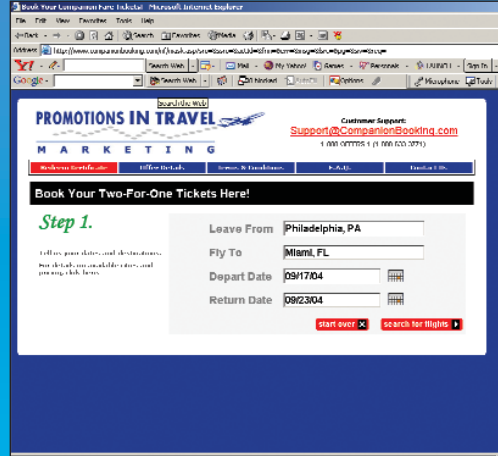

Dates & Destinations