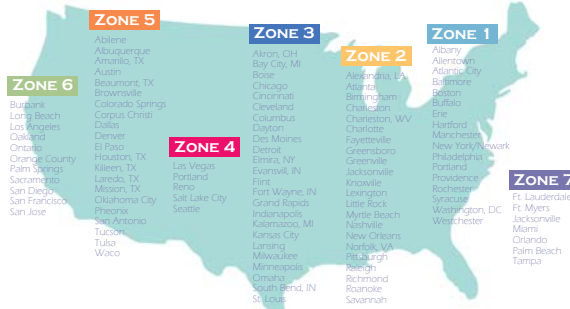

fare here the destination bet.

number on per to pur-round trip, and receive y companion nation of the

DESTINATION ZONE

	ZONE 1	ZONE 2	ZONE 3	ZONE 4	ZONE 5	ZONE 6	ZONE 7
ZONE 1	280	290	330	500	450	470	280
ZONE 2	290	300	320	520	450	500	300
ZONE 3	330	320	350	440	440	420	320
ZONE 4	500	480	440	300	440	325	440
ZONE 5	450	450	440	440	360	460	400
ZONE 6	470	500	420	300	460	180	440
ZONE 7	280	300	320	440	400	440	N/A

COMPLIMENTARY COMPANION CERTIFICATE

Fill out this certificate and send to*:

Travel
Companion Ticket Offer
Attention: Ste. 227
59

State: _____ Zip: _____
Evening Phone: _____

Signature: _____ Date: _____

* Please include a self-addressed, stamped envelope to receive your Activated Voucher.

Compare:

- Choice of Carrier (19 different airlines!)
- Choice of Time of Travel
- Choice of Day of Travel
- Choice of Seat Selection
- Frequent Flyer Miles earned on both paid ticket & free ticket
- 24 hours, 7 days a week booking online

Propco

Others

Others

Over 16 Carriers Including All Major and Most Low-Cost Carriers