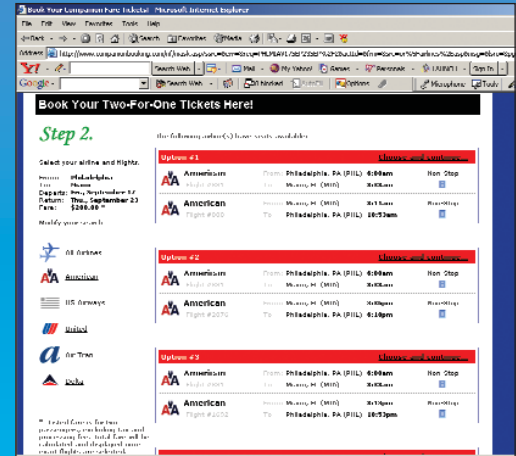

Search for Flights